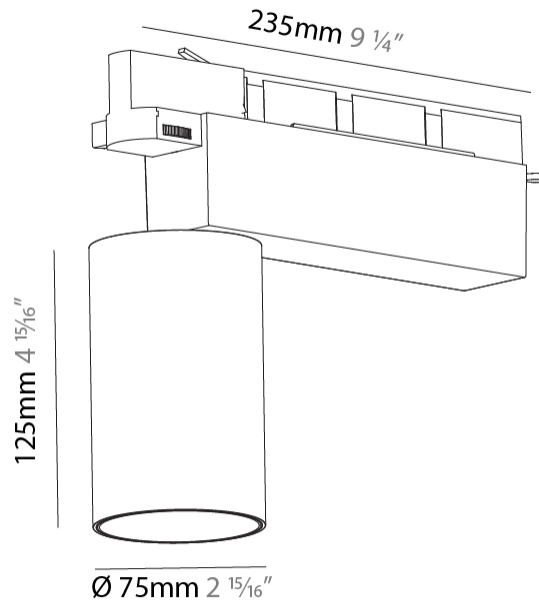

PHYSICAL

Shape: Cylinder
Diameter (mm): 75
Diameter (in): 2 ¹⁵/₁₆
Length (mm): 235
Length (in): 9 ¹/₄
Height (mm): 182
Height (in): 7 ³/₁₆
Light Distribution: Adjustable / Direct
Weight (kg): 1.099
Weight (lbs): 2.42
Installation Requirement: Track or profile system
Fixture Finish: SSR / BKV / CWI / CRY / HAB / LAG / UFT / ITA / RUA / RUR / MIC / FTG / MYG / TWT / LOD / PUS / FRO / FUP / KIA / POP / BLS / SPG / MEY / GOH / GUM / CHC / COM / ABZ / JAG / OBR / MOS / ROR
Fixture Material: Aluminum Die Cast

ELECTRICAL

Lamp Type: LED (Zhaga Standard)
Input Wattage (W): 26
Total Output Wattage (W): 23.6
Dimming: Tri-Mode (Non-Dimming and Phase Dimming (120Vac only) and 0-10V Dimming)
Driver Included: Yes
Driver Location: Integrated
Driver Type: Constant Current - Universal
Driver Class: Class 2
Input Voltage (V): 120 - 277
Constant Current (MA): 700

LED

Number of LEDs: 1
Color Temperature (°K): 2700 / 3000 / 3500 / 4000
Max. Delivered Lumen (lm): 1968 / 2097 / 2160 / 2204
Nominal Lumen (lm): 3113 / 3317 / 3416 / 3486
CRI: >90 CRI
Lamp Life (hrs): 50000
Upon Request: Special Color Temperature Special Led

OPTICAL

Reflector: 20 / 25 / 40
Adjustability: Rotational 340°; Tilt 90°
Upon Request: Special Beam Angles

RATINGS AND CERTIFICATIONS

Certified By: Certified for North American Standards
IP rating: IP20